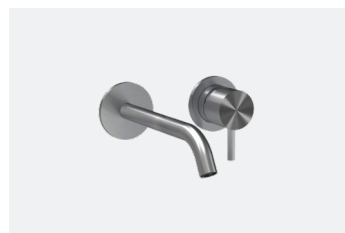

# Concealed Shower

TSL.SHW.001

A minimalist stainless steel shower assembly with a two-way diverter for overhead and handheld flow. Components are concealed behind the finished wall and offered in four PVD colours as well as brushed satin.

**Additional Variants**

TSL.SHW.011.CS	Concealed Shower / Adjustable Handset Rail	Satin
TSL.SHW.011.BK	Concealed Shower / Adjustable Handset Rail	Black PVD
TSL.SHW.011.BR	Concealed Shower / Adjustable Handset Rail	Brass PVD
TSL.SHW.011.CP	Concealed Shower / Adjustable Handset Rail	Copper PVD
TSL.SHW.011.BZ	Concealed Shower / Adjustable Handset Rail	Bronze PVD

## Related products

Wall Mounted Manual Tap  
TSL.970

Radius Auspex 220mm  
TSL.894

Exposed Shower  
TSL.SHW.002