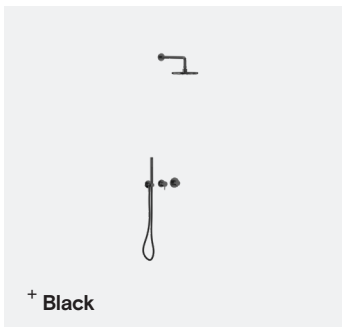

# Concealed Shower

TSL.SHW.001

A minimalist stainless steel shower assembly with a two-way diverter for overhead and handheld flow. Components are concealed behind the finished wall and offered in four PVD colours as well as brushed satin.

Finish	Codes	LRV*
● Satin	TSL.SHW.001.CS	58
● Black	TSL.SHW.001.BK	3
● Brass	TSL.SHW.001.BR	40
● Copper	TSL.SHW.001.CP	19
● Bronze	TSL.SHW.001.BZ	17

\*Light reflectance value

**Technical Data - Shower Head**

**Additional Variants**

TSL.SHW.011.CS	Concealed Shower / Adjustable Handset Rail	Satin
TSL.SHW.011.BK	Concealed Shower / Adjustable Handset Rail	Black PVD
TSL.SHW.011.BR	Concealed Shower / Adjustable Handset Rail	Brass PVD
TSL.SHW.011.CP	Concealed Shower / Adjustable Handset Rail	Copper PVD
TSL.SHW.011.BZ	Concealed Shower / Adjustable Handset Rail	Bronze PVD