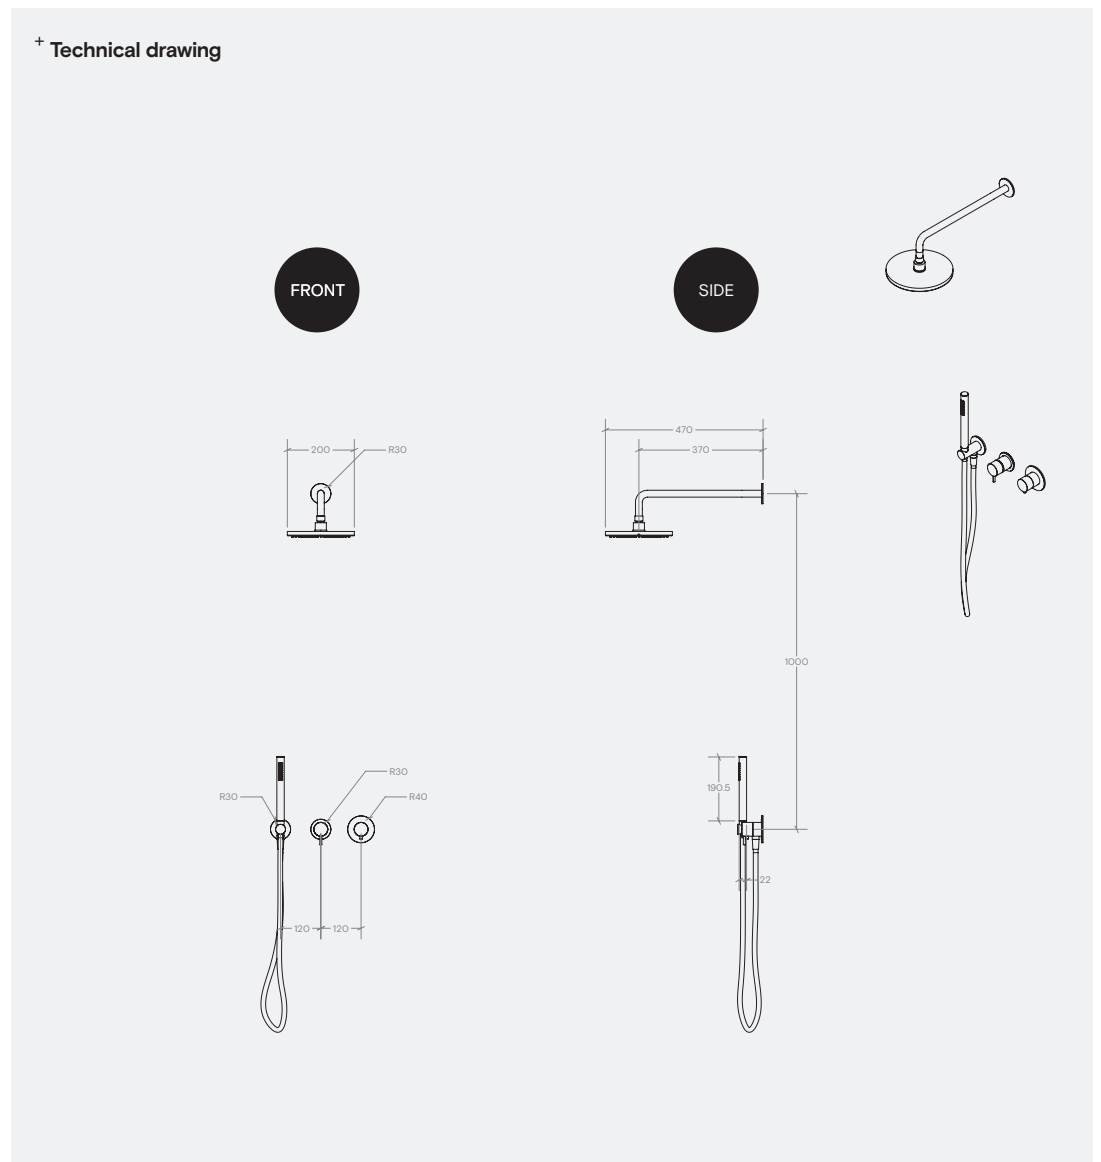

Included

Concealed Shower
TSL.SHW.001

+ Technical drawing

Warranty & Spare parts

For warranty terms and conditions please visit www.thesplashlab.com

If additional spare parts are required and are not listed below, please contact us at info.uk@thesplashlab.com