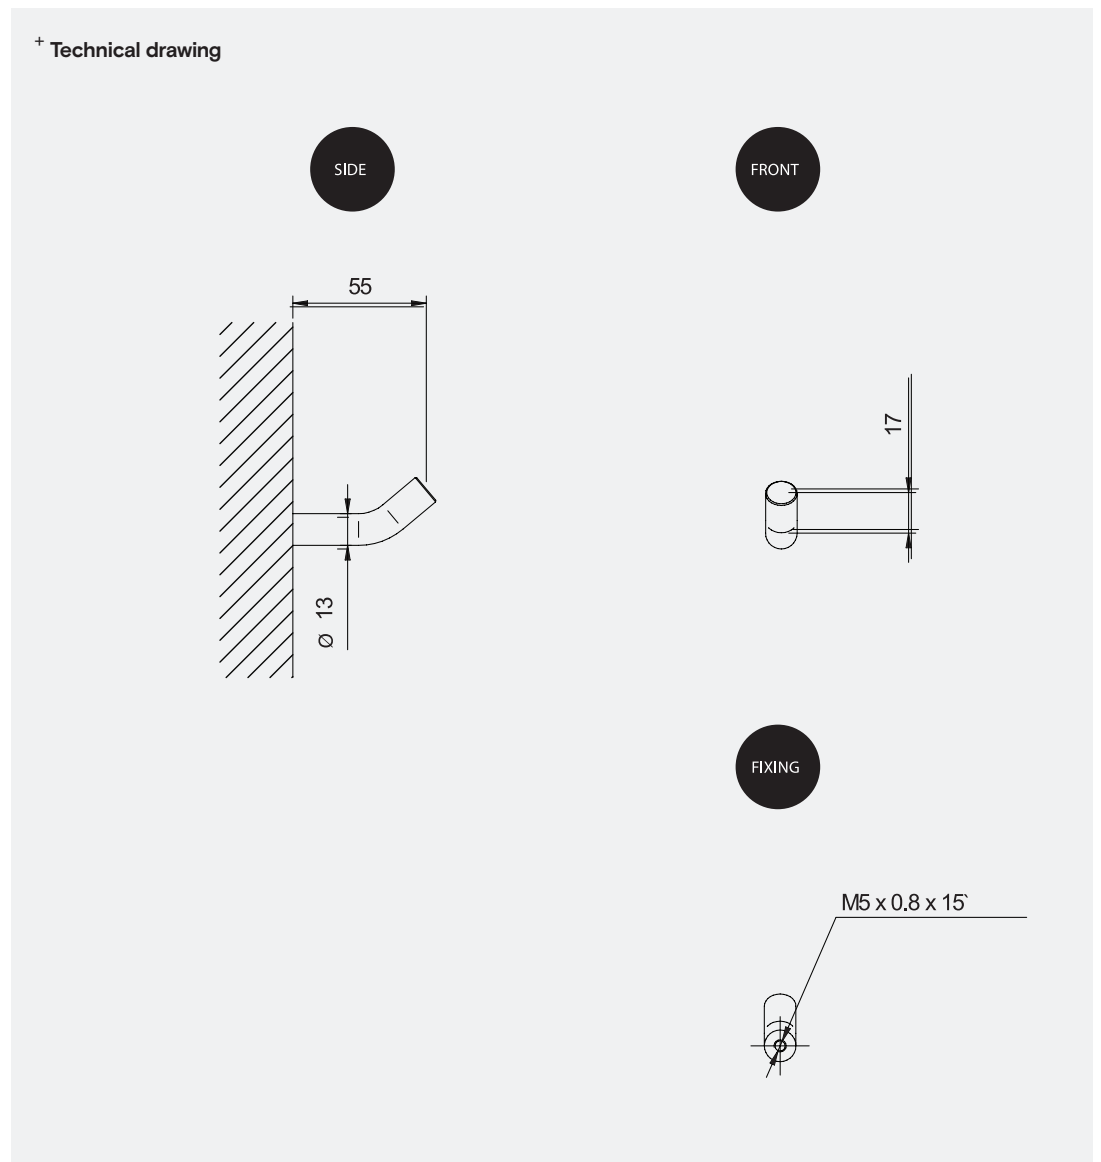

Included

Coat Hook
TSL.974

Drywall anchor

Fixing nut

+ Technical drawing

Warranty & Spare parts

For warranty terms and conditions please visit www.thesplashlab.com

If additional spare parts are required and are not listed below, please contact us at info.uk@thesplashlab.com