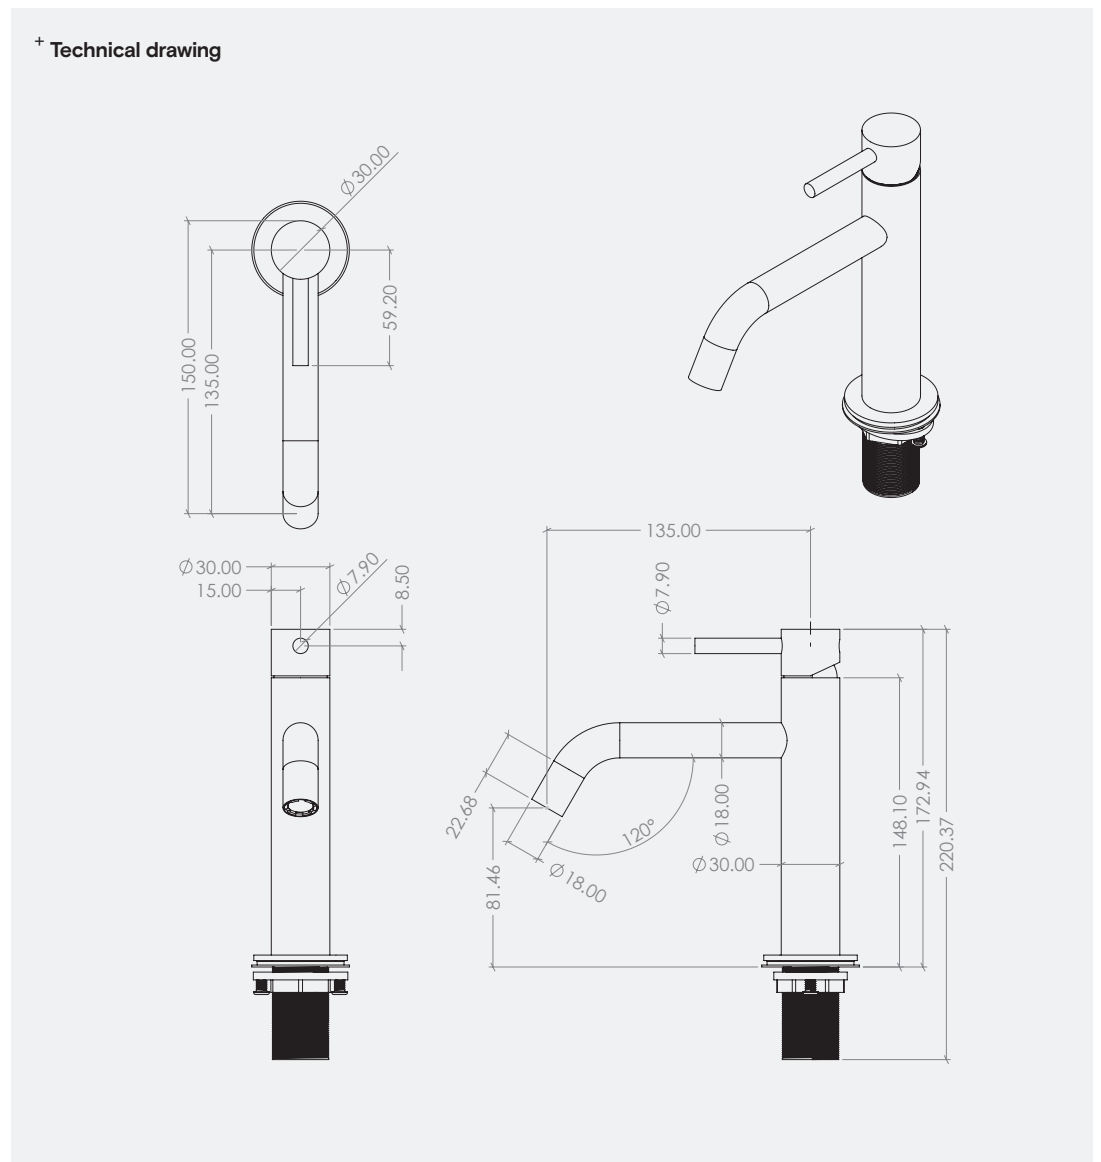

Included

Deck Mounted Manual Tap
TSL.950

+ Technical drawing

Warranty & Spare parts

For warranty terms and conditions please visit www.thesplashlab.com

If additional spare parts are required and are not listed below, please contact us at info.uk@thesplashlab.com