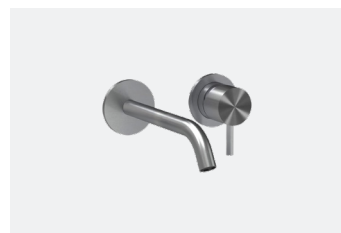

# Deck Mounted Manual Tap

TSL.950

The TSL.950 is a deck-mounted manual tap that features a sleek spout, with an integrated lever operated mixer, available in a range of finishes.

All taps and accessories from The Splash Lab are fully compatible with the Concept Washroom range. By specifying directly with us, you gain exclusive project pricing, expert guidance from our specification team, and dedicated support from start to finish.

## Included

Deck Mounted Manual Tap  
TSL.950

## Related products

**Straight Spout Tap Small**  
TSL.980

**Wall-Mounted Manual Tap**  
TSL.970

**Radius Auspex Tap 220mm**  
TSL.894