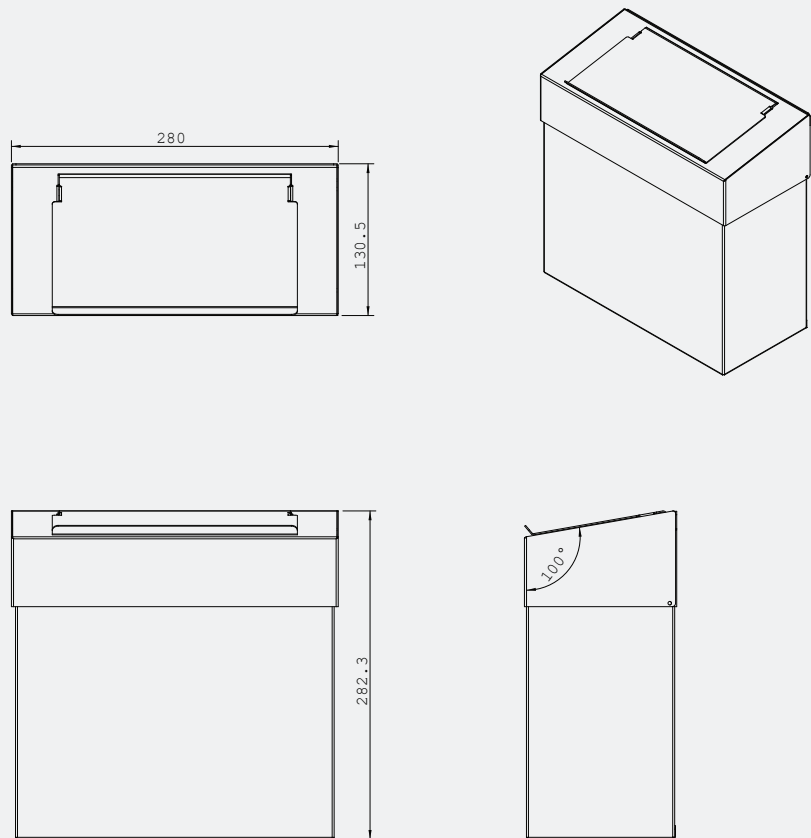

Wall-Mounted 7L Sanitary Bin

TSL.909

The TSL.909 is a wall mounted sanitary bin with a generous 7 litre volume. Available in 5 PVD finishes it ensures a cohesive and elegant solution for any commercial washroom.

Finish	Codes	LRV*
● Satin	TSL.909.CS	58
● Black	TSL.909.BK	3
● Brass	TSL.909.BR	40
● Copper	TSL.909.CP	19
● Bronze	TSL.909.BZ	17

*Light reflectance value

Included

Wall-Mounted 7L Sanitary Bin

+ Technical drawing

Wall-Mounted 10L Sanitary Bin
TSL.908

Wall-Mounted Waste Bin
TSL.910

Radius Auspex Tap Square Neck
TSL.893