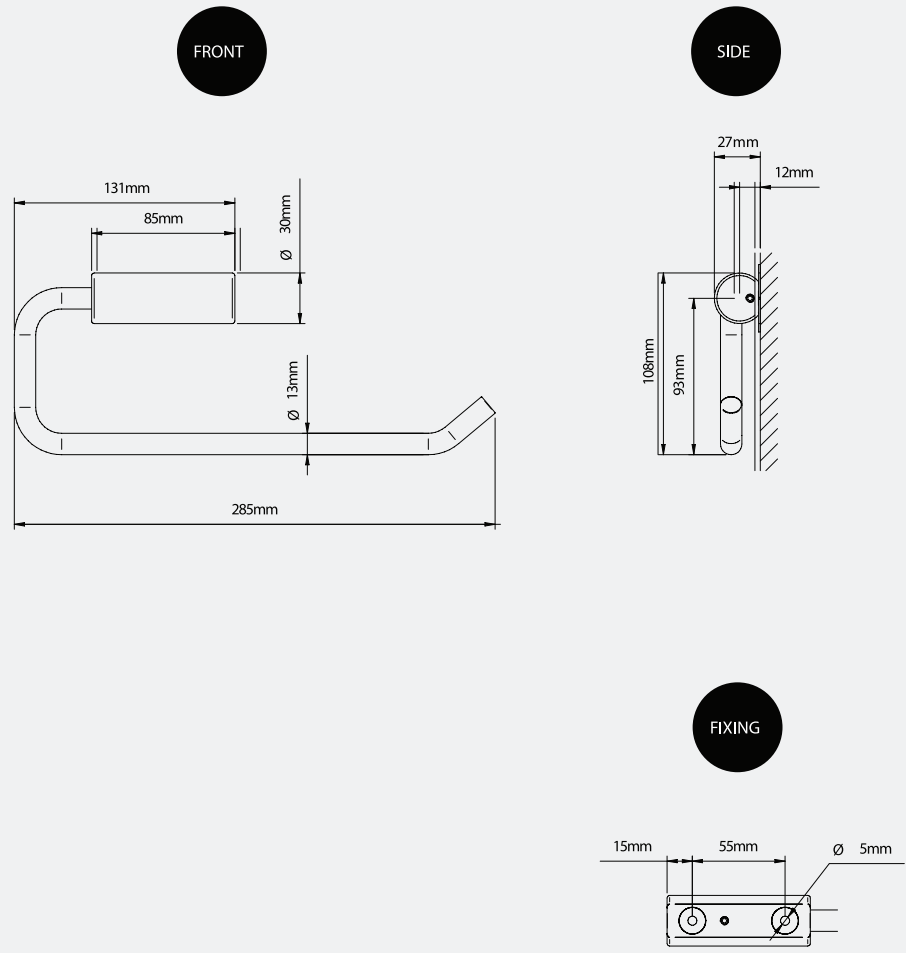

Included

TSL.46 Double Toilet Roll Holder

Mounting Template

+ Technical drawing