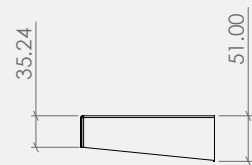

Finish	Codes	LRV*
● Satin	TSL.12.CS	58
● Black	TSL.12.BK	3
● Brass	TSL.12.BR	40
● Copper	TSL.12.CP	19
● Bronze	TSL.12.BZ	17

Light Reflectance Value*

+ Satin

+ Black

+ Brass

+ Copper

+ Bronze

Key Components/Spare Parts

Colostomy Shelf / Small
TSL.12

Technical Data

Stainless Steel AISI 304

+ Technical drawing

Warranty & Spare parts

For warranty terms and conditions please visit www.thesplashlab.com

If additional spare parts are required and are not listed above, please contact us at info.uk@thesplashlab.com