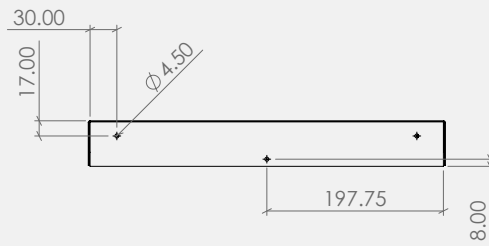

Colostomy Shelf / Small
TSL.12

Technical Data

Stainless Steel AISI 304

+ Technical drawing

Warranty & Spare parts

For warranty terms and conditions please visit www.thesplashlab.com

If additional spare parts are required and are not listed above, please contact us at info.uk@thesplashlab.com