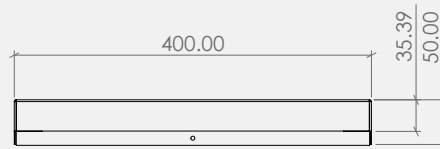

Finish	Codes	LRV*
● Satin	TSL.12.CS	58
● Black	TSL.12.BK	3
● Brass	TSL.12.BR	40
● Copper	TSL.12.CP	19
● Bronze	TSL.12.BZ	17

Light Reflectance Value*

+ Satin

+ Black

+ Brass

+ Copper

+ Bronze

Key Components/Spare Parts

Colostomy Shelf / Small
TSL.12

Technical Data

Stainless Steel AISI 304

+ Technical drawing

Warranty & Spare parts

For warranty terms and conditions please visit www.thesplashlab.com

If additional spare parts are required and are not listed above, please contact us at info.uk@thesplashlab.com