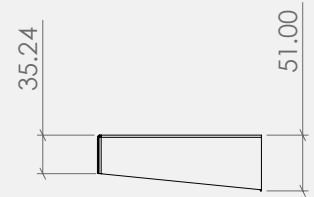

Key Components/Spare Parts

Colostomy Shelf / Small
TSL.11

Technical Data

Stainless Steel   AISI 304

+ Technical drawing