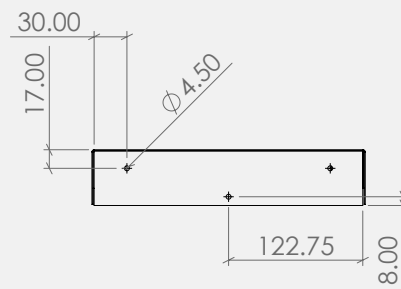

Colostomy Shelf / Small
TSL.11

Technical Data

Stainless Steel AISI 304

+ Technical drawing

Warranty & Spare parts

For warranty terms and conditions please visit www.thesplashlab.com

If additional spare parts are required and are not listed above, please contact us at info.uk@thesplashlab.com