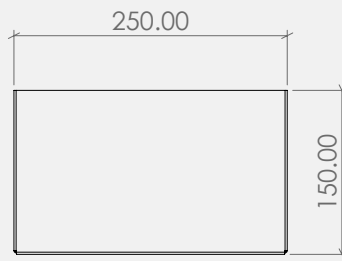

Key Components/Spare Parts

Colostomy Shelf / Small
TSL.11

Technical Data

Stainless Steel   AISI 304

+ Technical drawing